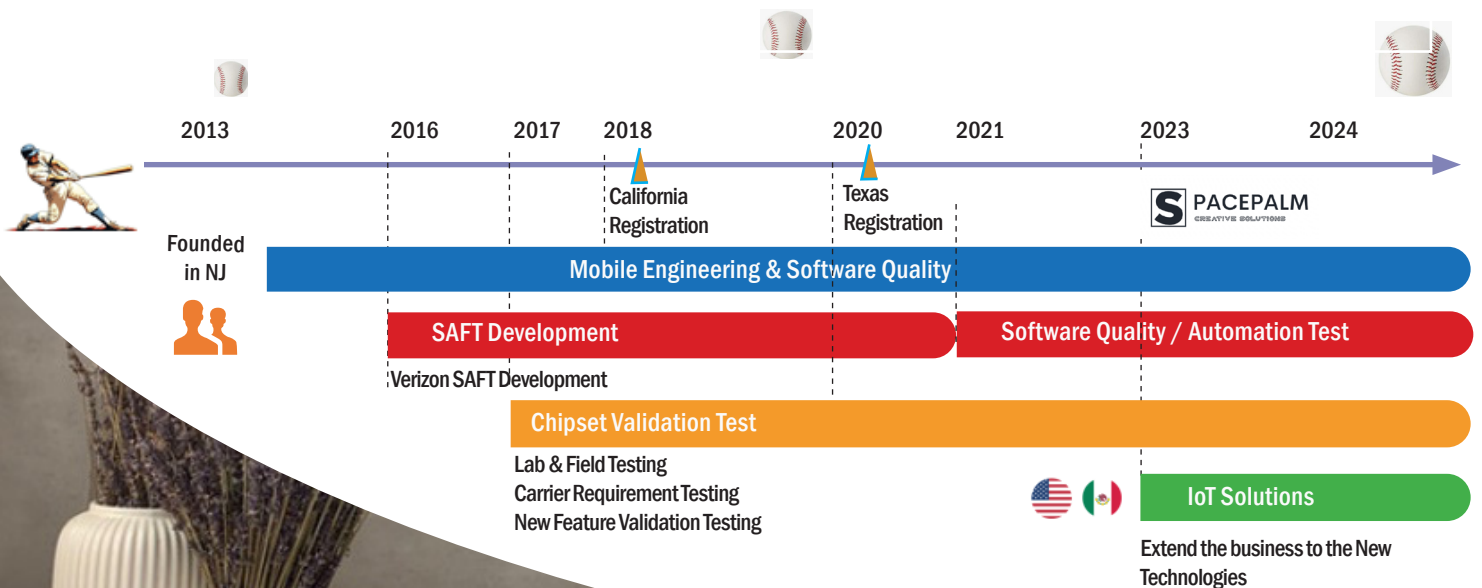

Start with SpacePalm to make a difference.